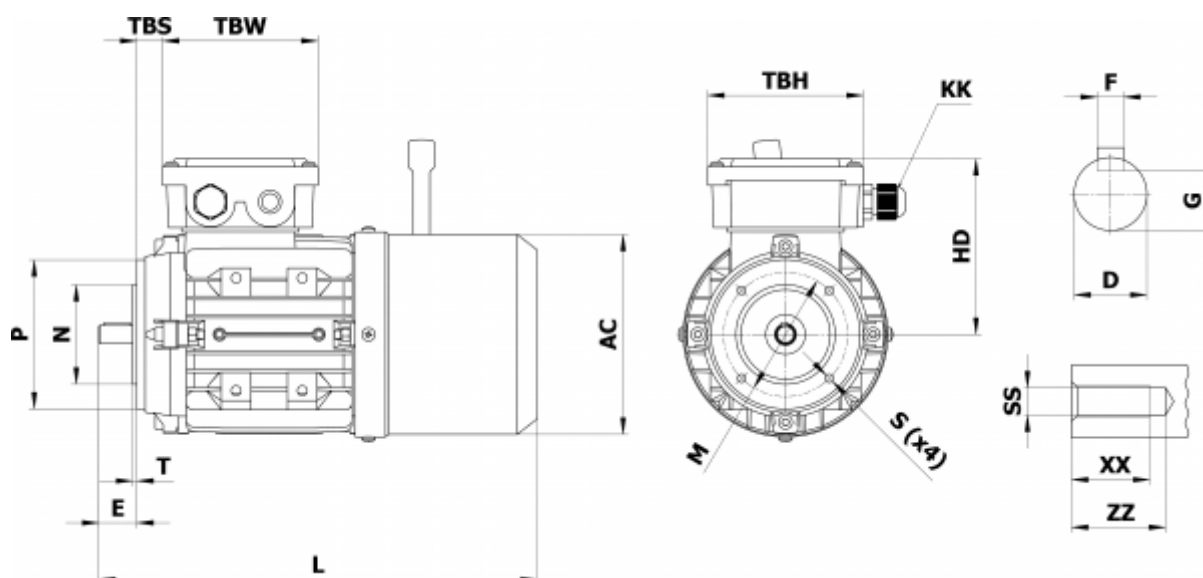

# Data Sheet

Article number: 250400009415

Description: Kleedrive brake motor MSB 562-4 0.09kw 1400 rpm  
3x230/400V 50HZ IP55 B14 DC-brake

## Measures

AA = 110	KK = 1-M16x1,5	T = 2.5
AC = Ø117	L = 232	TBH = 88
AD = 156	M = Ø65	TBS = 14
D = Ø9	N = Ø50	TBW = 88
E = 20	P = Ø80	XX = 9
F = 3	R = 0	ZZ = 12
G = 7.2	S = M5	
HD = 100	SS = M3	